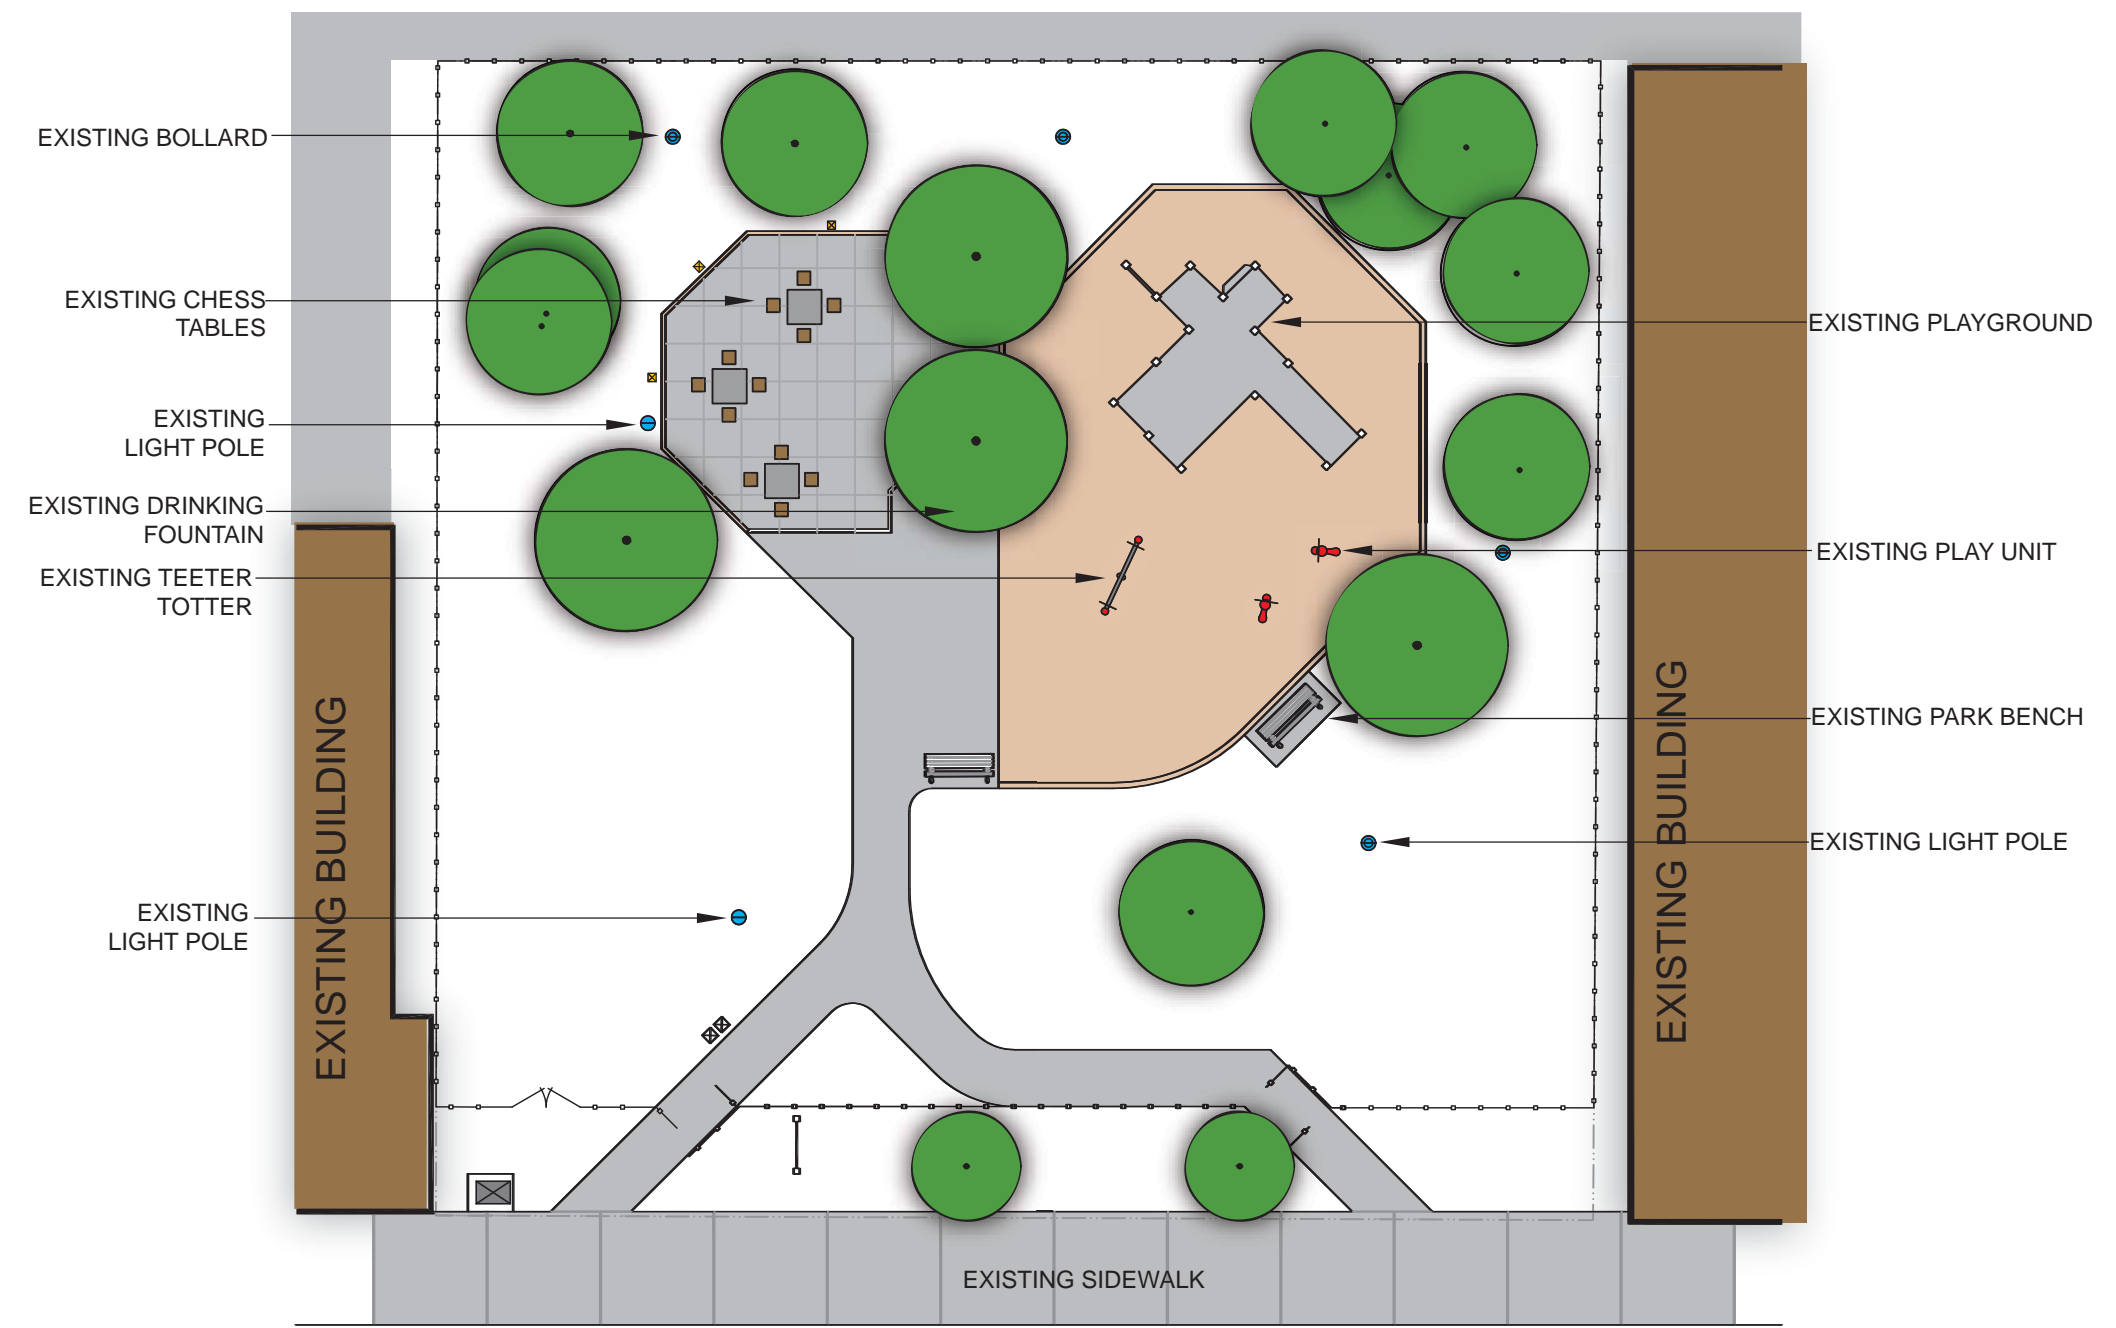

## PROPOSED PARK IMPROVEMENTS - PREFERRED CONCEPT

EXISTING PARK PLAN

## PROPOSED DESIGN - PREFERRED CONCEPT

PROPOSED NEW BENCHES

PROPOSED NEW BARRIER-FREE WATER FOUNTAIN

PROPOSED TREE LOG EDGING AROUND PLAYGROUND

EXISTING CHESS TABLES TO BE REFURBISHED

PROPOSED PLAQUES (ARTWORK PROVIDED BY COMMUNITY)

PROPOSED PLAYSTRUCTURE (PREFERENCE TO USE EARTH TONE COLOURS)