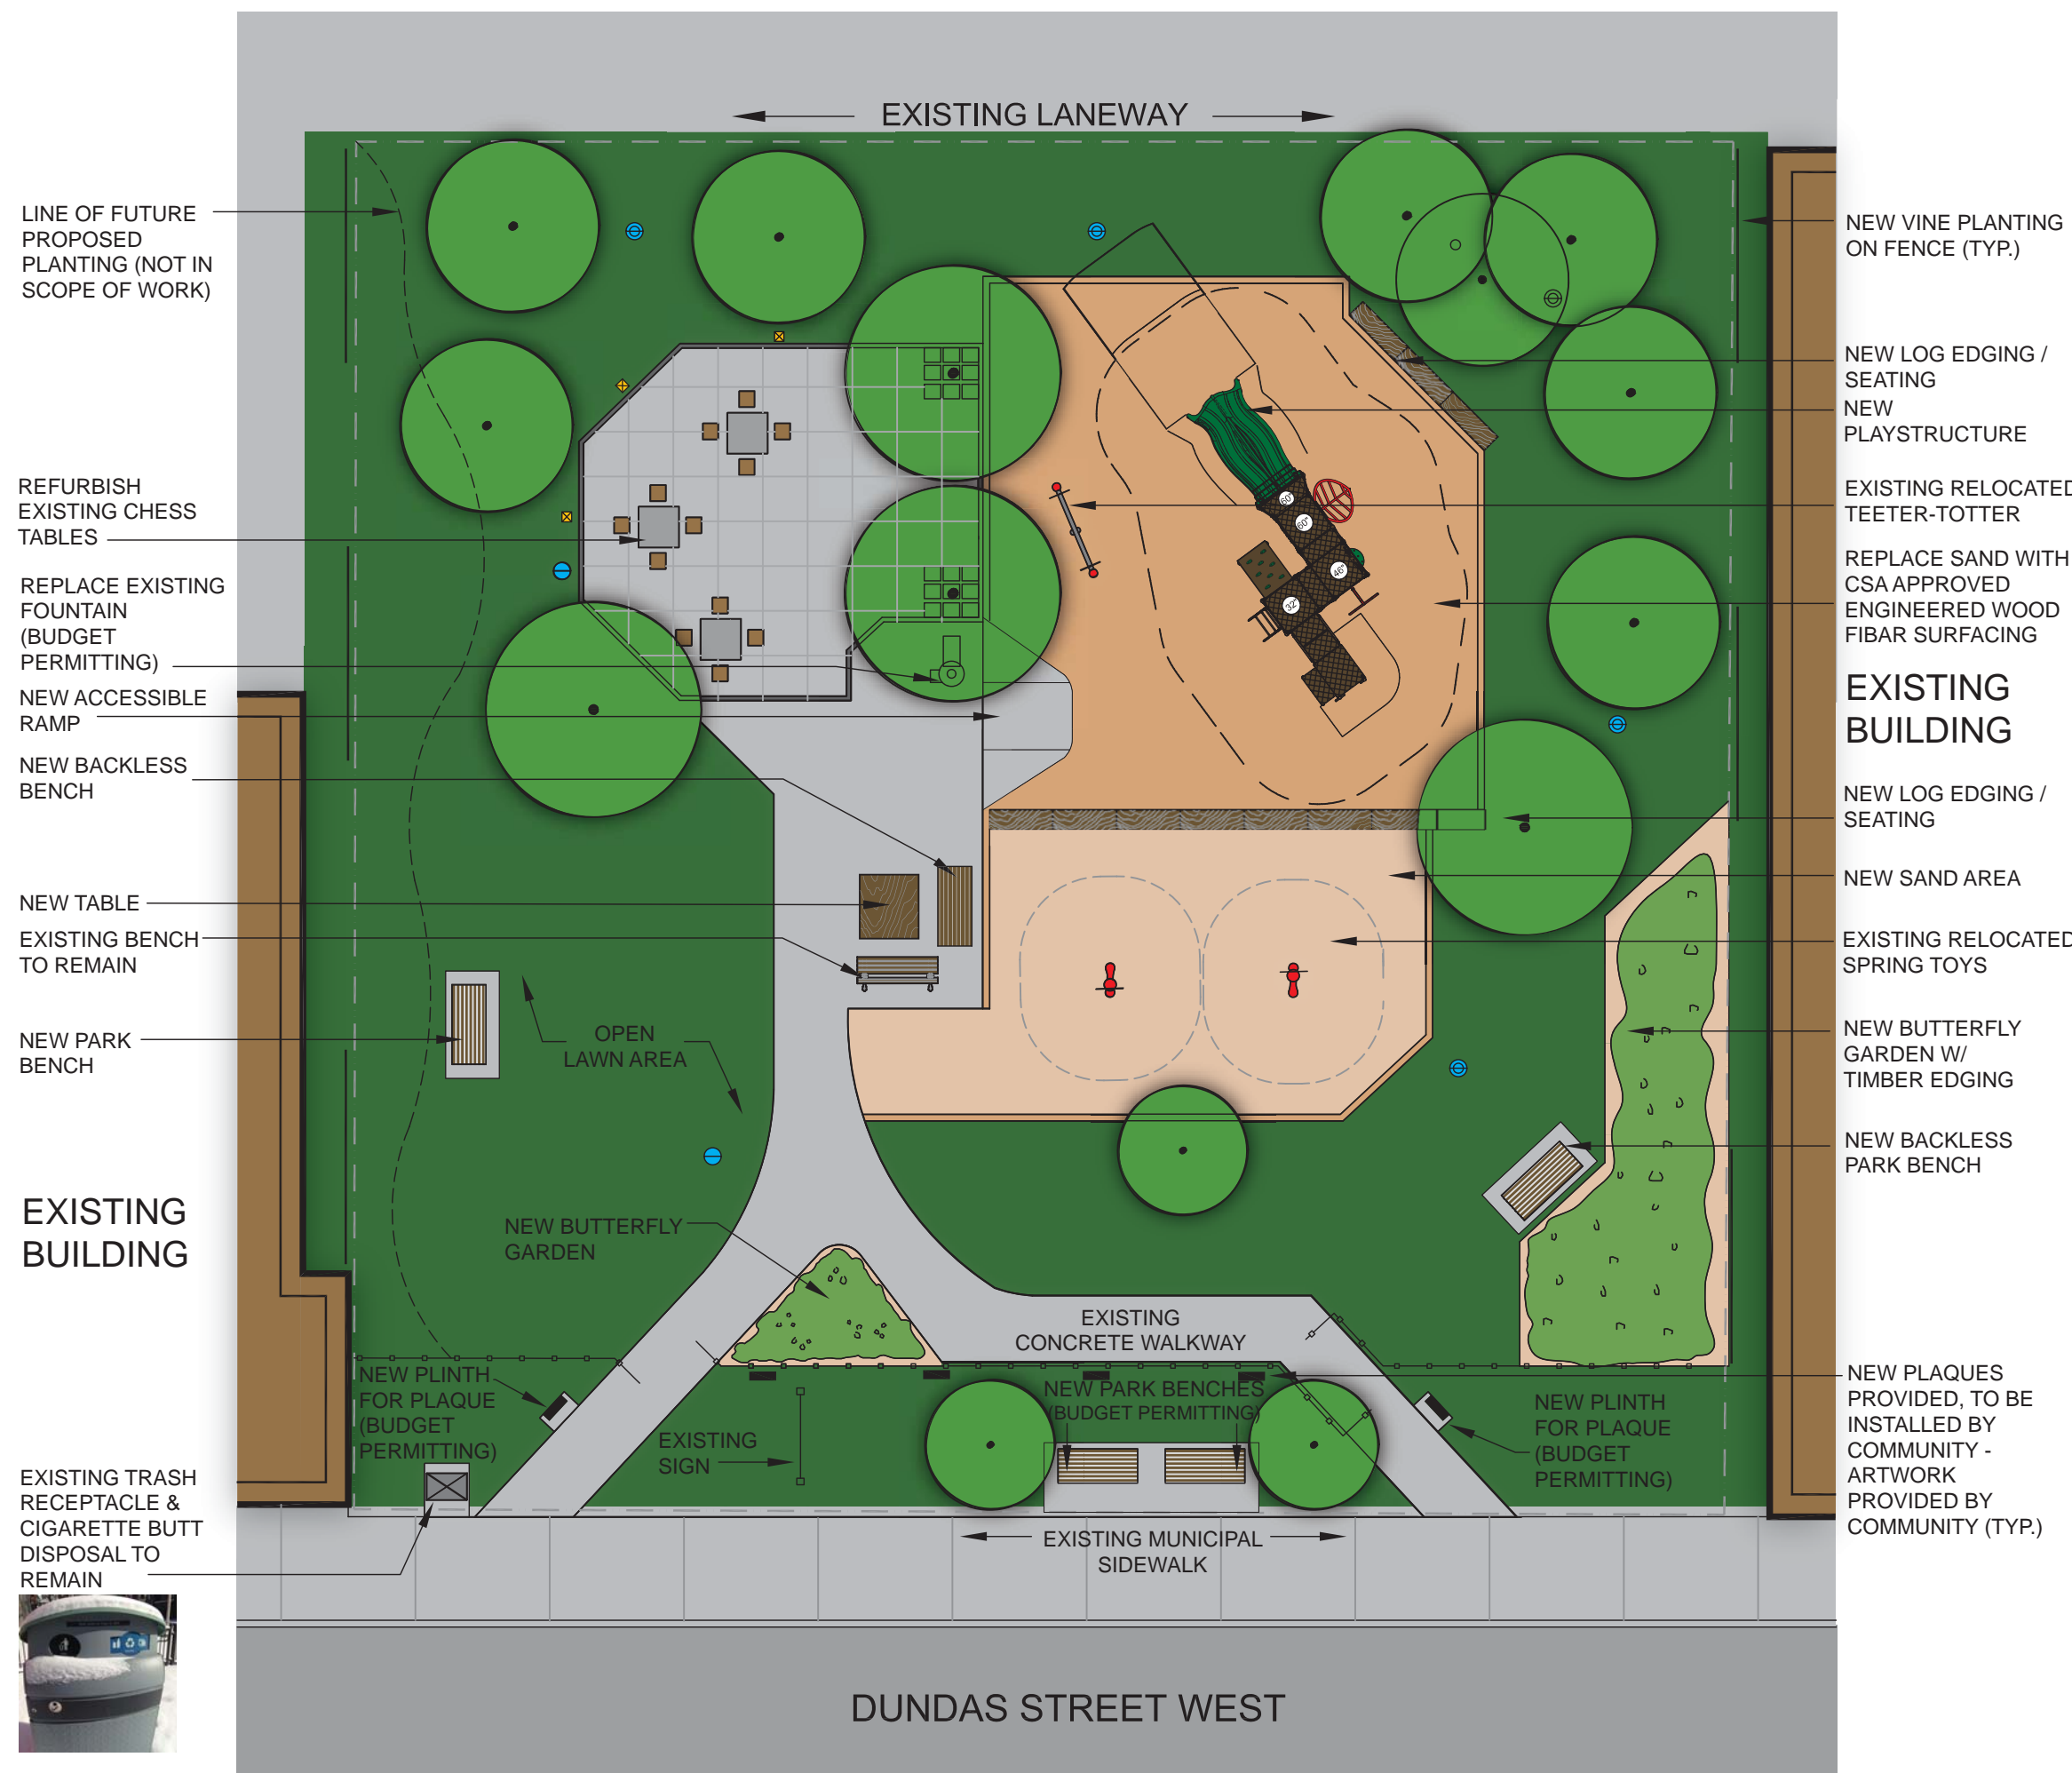

# DUNDAS-WATKINSON PARKETTE

## PROPOSED PARK IMPROVEMENTS - PREFERRED CONCEPT

EXISTING PARK PLAN

## PROPOSED DESIGN - PREFERRED CONCEPT

PROPOSED NEW BENCHES

PROPOSED NEW BARRIER-FREE WATER FOUNTAIN

PROPOSED TREE LOG EDGING AROUND PLAYGROUND

EXISTING CHESS TABLES TO BE REFURBISHED

PROPOSED PLAQUES (ARTWORK PROVIDED BY COMMUNITY)

PROPOSED PLAYSTRUCTURE (PREFERENCE TO USE EARTH TONE COLOURS)